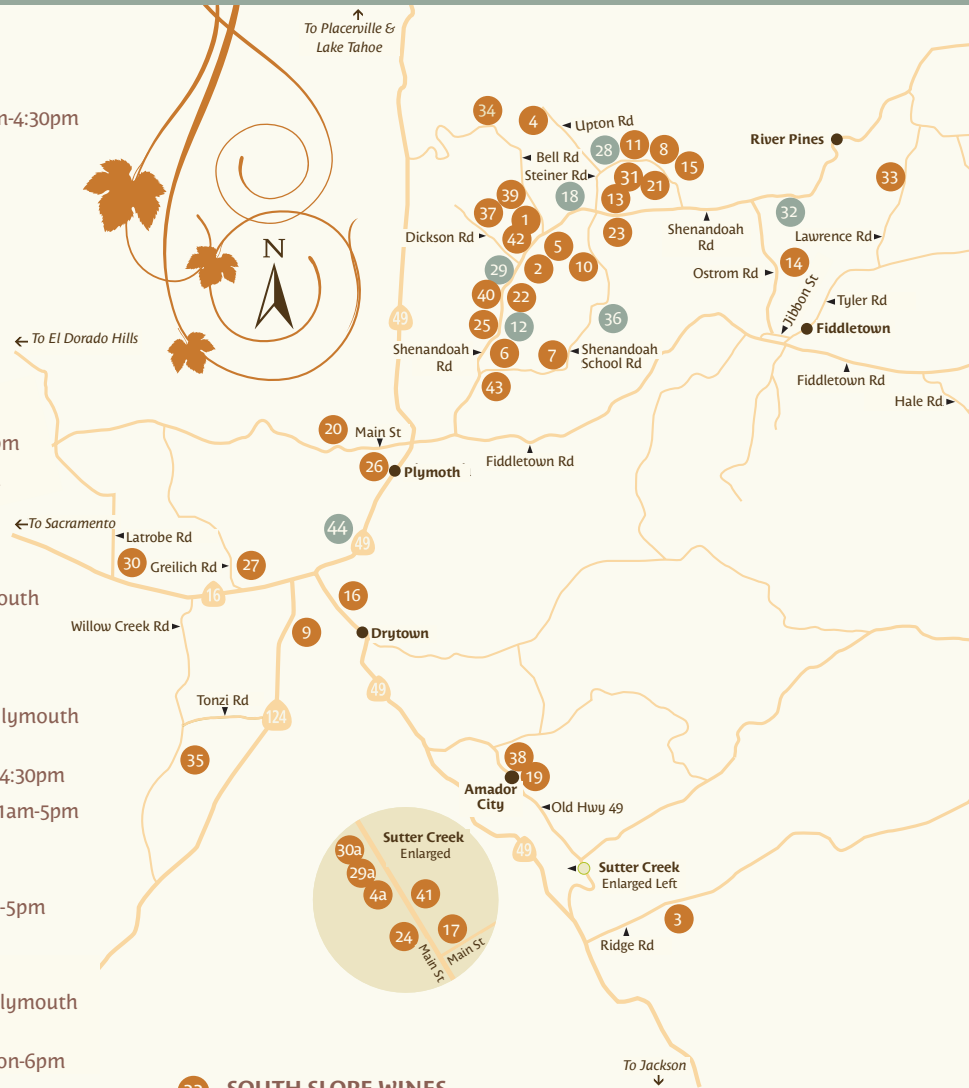

- 33 **SOUTH SLOPE WINES**
22355 Lawrence Rd, Fiddletown | Fri by appt | Sat-Sun noon-5pm
- 34 **STORY WINERY** | 10525 Bell Rd, Plymouth
Mon-Thu noon-4pm | Fri-Sun 11am-5pm
- 35 **TANIS VINEYARDS** | 13120 Willow Creek Rd, Lone
Fri-Sat 10am-5:30pm | Sun 11am-5:30pm | Mon-Thu by appt
- 36 **TERRA D'ORO / MONTEVINA WINERY**
20680 Shenandoah School Rd, Plymouth | Daily 10am-4:15pm
(last flight served) | By appt for groups of 6+
- 37 **TERRE ROUGE / EASTON WINES**
10801 Dickson Rd, Plymouth | Thu-Mon 11am-4pm
- 38 **THE END OF NOWHERE** | 14204 Main St,
Amador City | Fri-Sat 11am-8pm | Sun 11am-6pm
- 39 **TKC VINEYARDS** | 11001 Valley Dr, Plymouth
Sat 11am-5pm | Sun 1-5pm | By appt
- 40 **TURLEY WINE CELLARS** | 10851 Shenandoah Rd, Plymouth
Daily 10am-5pm
- 41 **UPHILL VINEYARDS** | 46 Main St, Sutter Creek
Sat-Sun 11am-5pm | By appt
- 42 **VINO NOCETO** | 11011 Shenandoah Rd, Plymouth
Weekdays 11am-4pm | Weekends 11am-5pm
Farm-to-Glass Tours: Daily 11am, Call for reservations
- 43 **WILDEROTTER VINEYARD** | 19890 Shenandoah
School Rd, Plymouth | Daily 10:30am-5pm
- 44 **24 BRIX Wines** | 17585 CA-49, Plymouth, CA 95669